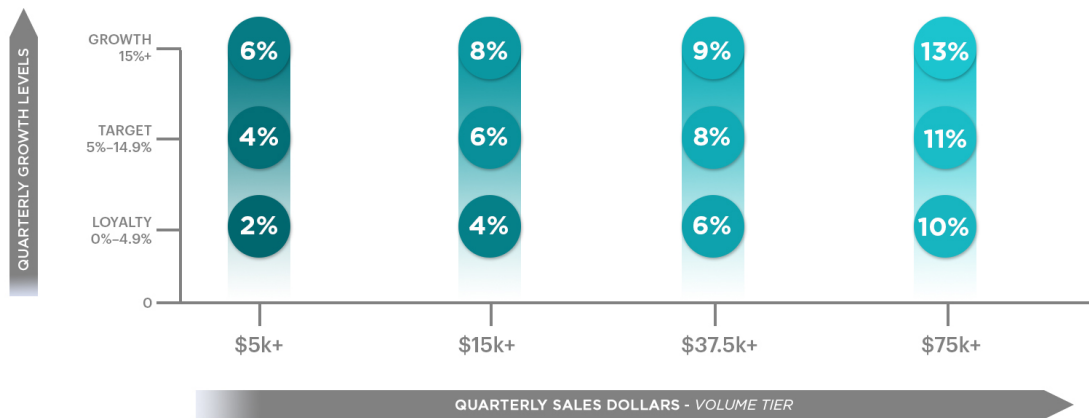

## Maximize Rebates by:

1. Growing new patients in ACUVUE®.
2. Rebates are paid on **total** ACUVUE® volume.

Earn up to 13% on your total ACUVUE® portfolio

Johnson & Johnson VISION

ACUVUE®  
BRAND CONTACT LENSES